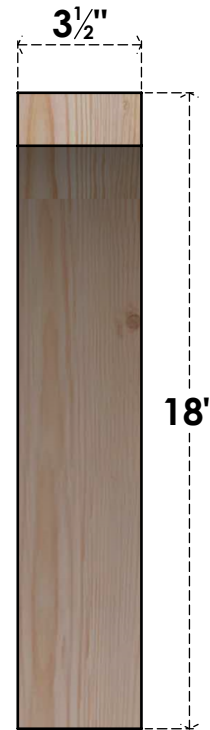

BRC04X18X18THR00SDF

3 1/2"W X 18"D X 18"H THORTON SMOOTH BRACE, DOUGLAS FIR

SIDE

FRONT

EKENA MILLWORK
 2300 WEST MAIN ST.
 CLARKSVILLE, TX 75426
 TOLL FREE: 866-607-0453
 WWW.EKENAMILLWORK.COM

NOTES

1. INSTALLATION TO BE COMPLETED IN ACCORDANCE WITH MANUFACTURER'S SPECIFICATIONS.
2. DRAWING MAY NOT BE TO SCALE
3. THIS DRAWING IS INTENDED FOR DESIGN AND PLANNING PURPOSES ONLY.
4. ALL INFORMATION CONTAINED HEREIN WAS CURRENT AT THE TIME OF DEVELOPMENT BUT MUST BE REVIEWED AND APPROVED BY THE PRODUCT MANUFACTURER TO BE CONSIDERED ACCURATE.
5. PRODUCTS ARE NOT KILN DRIED. THIS ITEM IS UNIQUE AND WILL CONTAIN THE NATURAL VARIATIONS THAT THE WOOD SPECIES OFFERS. THIS MAY RESULT IN VARIATIONS UP TO 1/4"