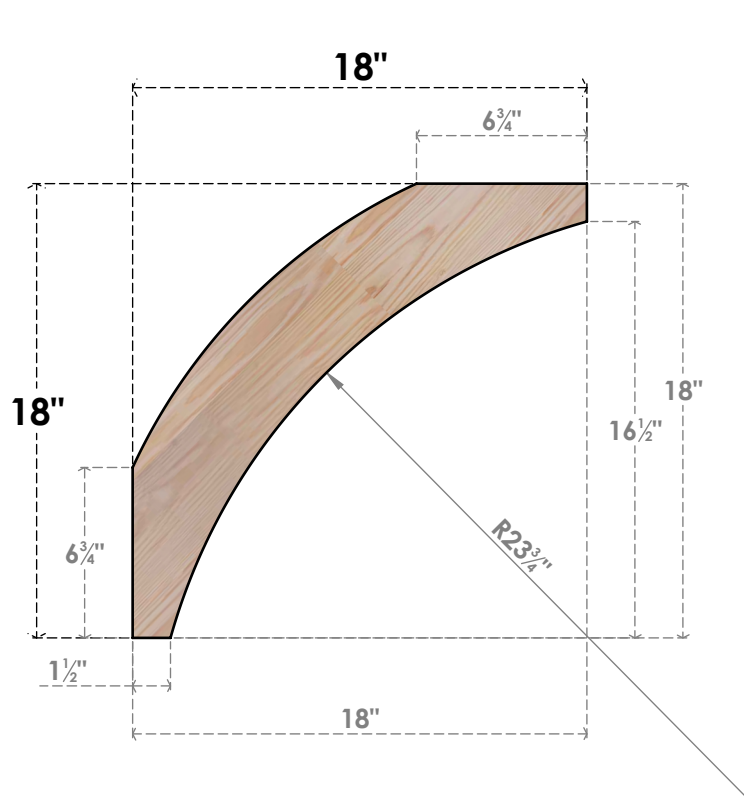

BRC04X18X18THR00SDF

3 1/2"W X 18"D X 18"H THORTON SMOOTH BRACE, DOUGLAS FIR

SIDE

FRONT

EKENA MILLWORK
 2300 WEST MAIN ST.
 CLARKSVILLE, TX 75426
 TOLL FREE: 866-607-0453
 WWW.EKENAMILLWORK.COM

NOTES

1. INSTALLATION TO BE COMPLETED IN ACCORDANCE WITH MANUFACTURER'S SPECIFICATIONS.
2. DRAWING MAY NOT BE TO SCALE
3. THIS DRAWING IS INTENDED FOR DESIGN AND PLANNING PURPOSES ONLY.
4. ALL INFORMATION CONTAINED HEREIN WAS CURRENT AT THE TIME OF DEVELOPMENT BUT MUST BE REVIEWED AND APPROVED BY THE PRODUCT MANUFACTURER TO BE CONSIDERED ACCURATE.
5. PRODUCTS ARE NOT KILN DRIED. THIS ITEM IS UNIQUE AND WILL CONTAIN THE NATURAL VARIATIONS THAT THE WOOD SPECIES OFFERS. THIS MAY RESULT IN VARIATIONS UP TO 1/4"